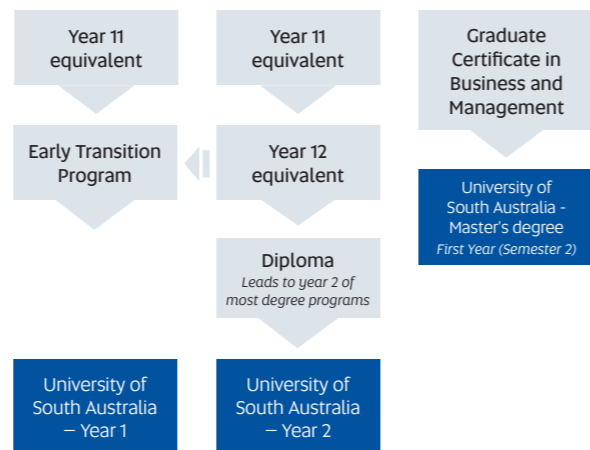

PATHWAY OPTIONS

There are many alternative pathways to help you enter the University of South Australia, visit our website to learn more.

unisa.edu.au/international-pathways

The South Australian Institute of Business and Technology (SAIBT) offers a range of Diploma and Early Transition programs that provide entry into either first or second year of over 90 bachelor degrees at UniSA. SAIBT also offers the Graduate Certificate in Business and Management which offers entry into a range of master's degrees at UniSA.

Located on UniSA's City East campus, SAIBT students have access to University facilities and study in a vibrant and diverse learning environment with small classes and personalised teaching.

saibt.sa.edu.au

CRICOS provider code: O2193C | TEQSA provider ID: PRV12102

The Centre for English Language at the University of South Australia (CELUSA), located at UniSA's City West campus, delivers high quality Academic English programs designed to prepare students from non-English speaking backgrounds for university study.

CELUSA is suited to both undergraduate and postgraduate applicants who do not meet the University's English language entry requirements and offers Academic English (AE) language preparation programs.

Students who are eligible for and successfully complete an AE program (at an appropriate level) will be able to commence their studies at UniSA or a pathway program through SAIBT. CELUSA is also an IELTS and OET test centre.

international.unisa.edu.au/celusa

CRICOS provider code: O2193C | TEQSA Provider ID: PRV12102

CELUSA 2025 COURSE DATES

SEMESTER	2025	TERM
CC2501	6 Jan - 7 Feb	Module 1, Term 1
CC2502	10 Feb - 14 Mar	Module 2, Term 1
CC2503	17 Mar - 17 Apr	Module 3, Term 1
1 week holiday		
CC2504	28 Apr - 30 May	Module 4, Term 2
CC2505	2 Jun - 4 Jul	Module 5, Term 2
2 weeks holiday		
CC2506	21 Jul - 22 Aug	Module 6, Term 3
CC2507	25 Aug - 26 Sep	Module 7, Term 3
1 week holiday		
CC2508	7 Oct - 7 Nov	Module 8, Term 4
CC2509	10 Nov - 12 Dec	Module 9, Term 4

TAFE SA packaged programs offer you a practical way of achieving your end goal of an undergraduate degree from UniSA. Successfully completing a TAFE SA Diploma, Advanced Diploma or Associate Degree provides entry into a range of undergraduate degrees at UniSA, and credit for previous study can lead you directly into the first, second or third year of an undergraduate degree at UniSA, reducing the overall study time through credit transfers.

tafesa.edu.au/int

CRICOS provider code: 00092B | RTO code: 41026 | HEP code: PRV14002
TEQSA provider ID: PRV14002

Eynesbury College offers a range of programs that can lead into the first or second year of an undergraduate degree at UniSA. Located in the city centre, Eynesbury College is close to our City East and City West campuses, and offers excellent teaching quality and support for students.

eynesbury.edu.au

CRICOS provider code: 00561M | TEQSA provider ID: PRV12096

HOW TO APPLY

1 FIND YOUR DEGREE

Explore your study options in this guide or go online for more information.

study.unisa.edu.au

2 CHECK ADMISSION REQUIREMENTS

Make sure you are aware of entry requirements including English language, academic entry, and guidelines on genuine student requirement, living costs and evidence of funds.

3 APPLY

Once you have found the degree you wish to study, you can apply online either directly or via an Education Agent. Apply at least two months before you intend to start studying. Some students may require more time to ensure they receive their visa.

Apply directly – You can apply directly via our secure online service. Save your application and return later to continue the process and track your progress.