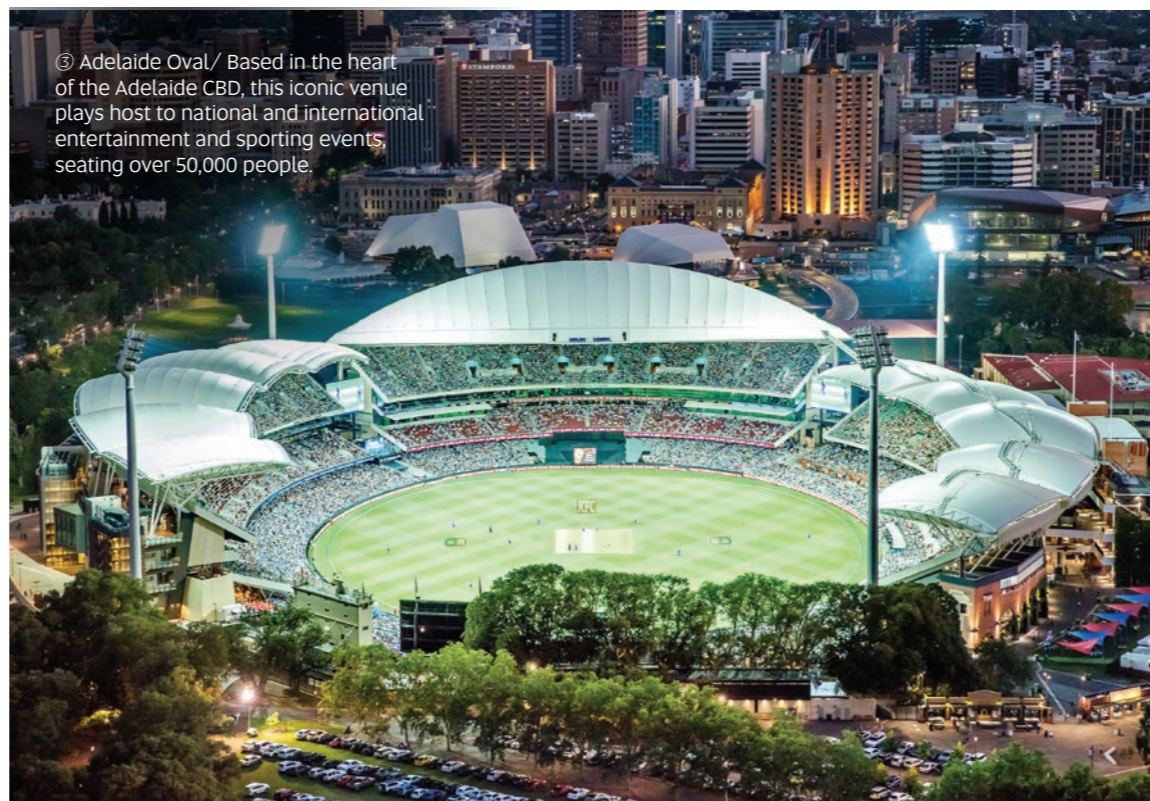

② WOMAdelaide festival / An annual festival showcasing music, arts, dance and ideas from around the world.

③ Adelaide Oval / Based in the heart of the Adelaide CBD, this iconic venue plays host to national and international entertainment and sporting events, seating over 50,000 people.